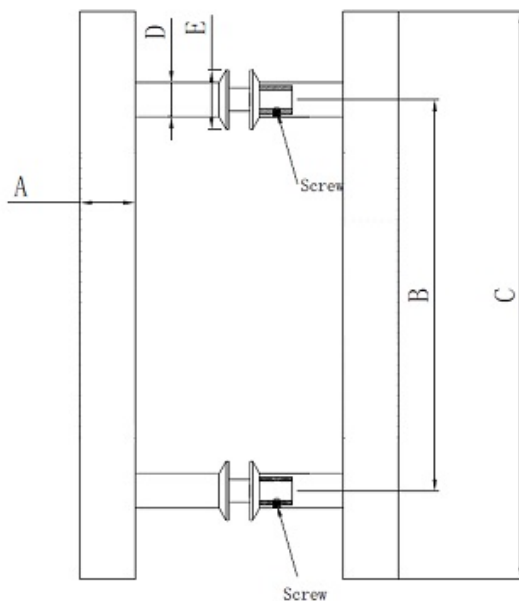

## Description:

Door Handle "Oder" SS304 Brushed,  $\varnothing 32 \times 450 \text{mm}$ , cc 300mm, 8-12mm Glass Thickness, Bore:  $\varnothing 12 \text{mm}$

## Item number:

17.87.010-1

Units	Box	Carton	HS Code	Barcode
Pair	1	10	8302415000	 5704866074735

ITEM NO.	A ( $\varnothing$ )	B	C	D ( $\varnothing$ )	E ( $\varnothing$ )	FINISH
17.87.000-0	25	200	300	19	25	BRUSHED
17.87.005-0	25	300	400	19	25	POLISHED
17.87.006-0	25	300	400	19	25	BRUSHED
17.87.009-0	25	600	1000	19	25	BRUSHED
17.87.010-0	32	300	450	22	27.5	BRUSHED
17.87.015-0	32	400	550	22	27.5	POLISHED
17.87.016-0	32	400	550	22	27.5	BRUSHED
17.87.020-0	32	400	600	22	27.5	BRUSHED